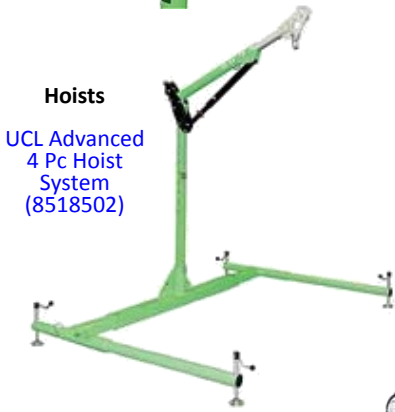

Davits

1 Pc 12-29"
Adjustable
Offset Mast
(8518382)

Fisk Descender

Used for applica-
tions that include
repelling, work
positioning, and
rescue opera-
tions.

Rescumatic

Automatic
Descent
Control Device
(3300000)

Tripod

Confined
Space System
30' (AA803AG1)

Hoists

UCL Advanced
4 Pc Hoist
System
(8518502)

Harness

Full Body 3 Point
Harness
(AB17510) with
Attached 6'
AE57610 Lanyard
(Universal)

Winches

110' Confined
Space Winch
(AK210AG)

Rollgliss

Descent
System 115'
Auto
Retract
(3303000)

RPD

Rescue Posi-
tioning Device
System 30' 3:1
(3600030)

PFAS

54" Advanced Porta-
ble Fall Arrest System
(8516691)

Tripod

7' Tripod
Package
(8516907)